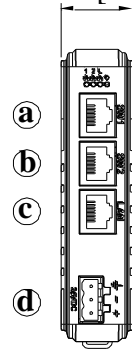

### Features

- With built-in Ethernet switch, SW1 and SW2 can connect to machine network without the need for adding an Ethernet switch, which can save wiring cost. The LAN port connects to company/factory network.
- Supports OPC UA and MQTT
- Supports MODBUS TCP/IP Gateway
- Compact Design and DIN-rail Mountable
- Fan-less Cooling System
- Built-in 256 MB Flash Memory
- Built-in Power Isolator
- Wide input voltage range: 10.5~28VDC

Memory	Flash	256 MB
	RAM	256 MB
Processor		ARM RISC 528MHz
I/O Port	SD Card Slot	N/A
	USB Host	N/A
	USB Client	N/A
	Ethernet	LAN:10/100 Base-T x1 SW1, SW2:10/100 Base-T x1 (2 port Ethernet switch)
RTC		Built-in
Power	Input Power	10.5~28VDC
	Power Isolation	Built-in
	Power Consumption	270mA@12VDC ; 150mA@24VDC
	Voltage Resistance	500VAC (1 min.)
	Isolation Resistance	Exceed 50MΩ at 500VDC
Vibration Endurance		10 to 25Hz (X, Y, Z direction 2G 30 minutes)
Specification	PCB Coating	Yes
	Enclosure	Plastic
	Dimensions	109 x 81 x 27 mm
	Weight	Approx. 0.14 kg
	Mount	35 mm DIN rail mounting
Environment	Protection Structure	IP20
	Storage Temperature	-20° ~ 60°C (-4° ~ 140°F)
	Operating Temperature	0° ~ 50°C (32° ~ 122°F)
	Relative Humidity	10% ~ 90% (non-condensing)
Certificate	CE	CE marked
	UL	
Software		EasyBuilder Pro V6.01.02 or later versions

## Dimensions

27mm [1.06"]

*Front View*

81mm [3.19"]

*Side View*

*Top View*

*Bottom View*

<b>a.</b>	SW1 Ethernet Port (10M/100M)
<b>b.</b>	SW2 Ethernet Port (10M/100M)
<b>c.</b>	LAN Ethernet Port (10M/100M)
<b>d.</b>	Power Connector
<b>e.</b>	Default Button