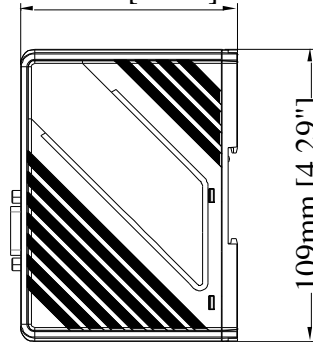

### Features

- With built-in Ethernet switch, SW1 and SW2 can connect to machine network without the need for adding an Ethernet switch, which can save wiring cost. The LAN port connects to company/factory network.
- Supports OPC UA and MQTT
- Supports MODBUS TCP/IP Gateway
- Compact Design and DIN-rail Mountable
- Fan-less Cooling System
- Built-in 256 MB Flash Memory
- Built-in Power Isolator
- Wide input voltage range: 10.5~28VDC

Memory	Flash	256 MB
	RAM	256 MB
Processor		ARM RISC 528MHz
I/O Port	SD Card Slot	N/A
	USB Host	N/A
	USB Client	N/A
	Ethernet	LAN:10/100 Base-T x1 SW1, SW2:10/100 Base-T x1 (2 port Ethernet switch)
RTC		Built-in
Power	Input Power	10.5~28VDC
	Power Isolation	Built-in
	Power Consumption	270mA@12VDC ; 150mA@24VDC
	Voltage Resistance	500VAC (1 min.)
	Isolation Resistance	Exceed 50MΩ at 500VDC
Vibration Endurance		10 to 25Hz (X, Y, Z direction 2G 30 minutes)
Specification	PCB Coating	Yes
	Enclosure	Plastic
	Dimensions	109 x 81 x 27 mm
	Weight	Approx. 0.14 kg
	Mount	35 mm DIN rail mounting
Environment	Protection Structure	IP20
	Storage Temperature	-20° ~ 60°C (-4° ~ 140°F)
	Operating Temperature	0° ~ 50°C (32° ~ 122°F)
	Relative Humidity	10% ~ 90% (non-condensing)
Certificate	CE	CE marked
	UL	
Software		EasyBuilder Pro V6.01.02 or later versions

## Dimensions

27mm [1.06"]

*Front View*

81mm [3.19"]

*Side View*

*Top View*

*Bottom View*

<b>a.</b>	SW1 Ethernet Port (10M/100M)
<b>b.</b>	SW2 Ethernet Port (10M/100M)
<b>c.</b>	LAN Ethernet Port (10M/100M)
<b>d.</b>	Power Connector
<b>e.</b>	Default Button