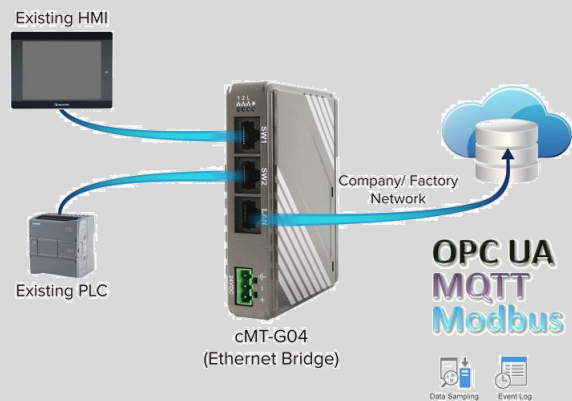

## IIoT Gateway with Ethernet Bridge

### Features

- With built-in Ethernet switch, SW1 and SW2 can connect to machine network without the need for adding an Ethernet switch, which can save wiring cost. The LAN port connects to company/factory network.
- Supports OPC UA and MQTT
- Supports MODBUS TCP/IP Gateway
- Compact Design and DIN-rail Mountable
- Fan-less Cooling System
- Built-in 256 MB Flash Memory
- Built-in Power Isolator
- Wide input voltage range: 10.5~28VDC