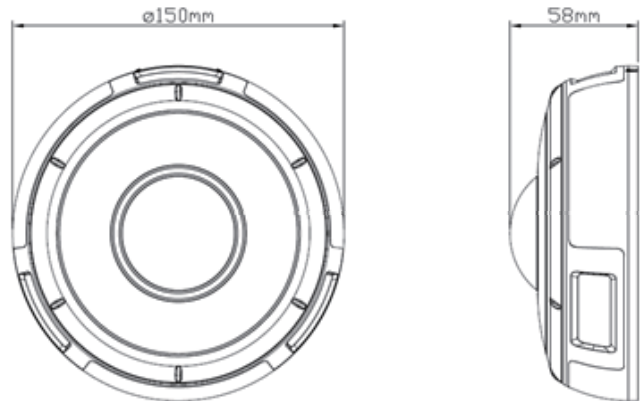

Dimensions

360° Panoramic View

180° Panoramic View

Specifications

Model	iCAM-771
System Information	
CPU	Multimedia SoC (System-on-Chip)
NOR Flash	16 MB
RAM	512 MB
Camera Features	
Image Sensor	1/2.5" Progressive CMOS sensor
Maximum Resolution	2592x1944, 5 MP
Lens Type	Fisheye Fix Lens f=1.57mm, F2.2 (Optional Lens : f=1.05mm, F2.8)
Field of View	180° (Horizontal/Vertical/Diagonal)
WDR Technology	WDR Enhanced
Day/Night	Removable IR-cut filter for day & night function
Minimum Illumination	0.5 Lux @F2.2 (Color); 0 Lux @F2.2 (B/W), IR ON
Pan/Tilt/Zoom	ePTZ: 10x digital zoom
IR illuminators	Built-in IR illuminators (LED x 6pcs ; optional LED x 8pcs), effective up to 10 meters
On-board Storage	Built-in MicroSD card slot, support MicroSDHC/MicroSDXC 64 GB or above
Video	
Compression	H.264 / MJPEG / MPEG-4
Display Mode	360° Source View, 360° Broad View, 180° Double Broad View, Triple View, Quad View, 3 PTZ with Source View
Maximum Frame Rate	10 fps at 2592x1944 15 fps at 1920x1920 (Support HD Dewarp) 15 fps at 1920x1080 30 fps at 1600x1200 (HI-FPS Mode) 30 fps at 640x480
Maximum Streams	5 simultaneous streams at ROI Mode 3 simultaneous streams at Normal Mode
S/N Ratio	Above 39 dB
Dynamic Range	67 dB
Video Streaming	Adjustable resolution, quality and bit rate ROI (Region of Interest) Provide for 5 Independent Streams
Image Settings	Adjustable image size, quality and bit rate Configurable brightness, saturation, exposure control; sharpness, contrast, white balance, auto shutter control; auto gain control, noise reduction, EV luminance control; flip & mirror, privacy masks, time stamp, text overlay