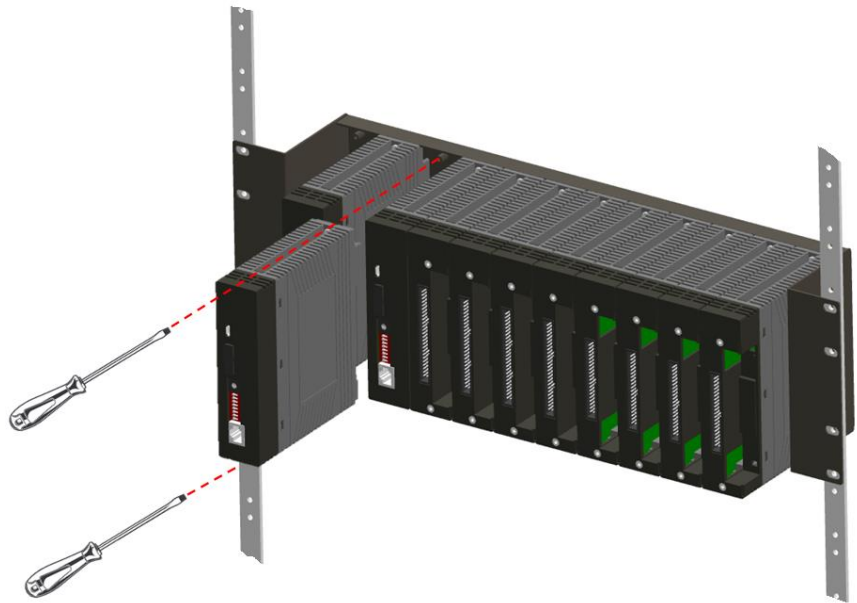

Technical Support

service@icpdas.com

www.icpdas.com

Resources

How to search for drivers, manuals and spec information on ICP DAS website.

- For Mobile Web
- For Desktop Web