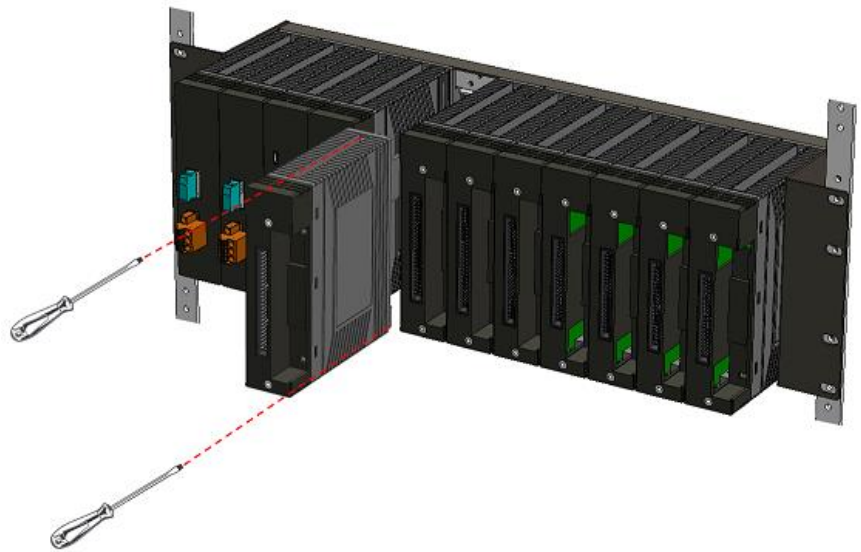

How to search for drivers, manuals and spec information on ICP DAS website.

- For Mobile Web
- For Desktop Web

Packing List

In addition to this guide, the package includes the following items:

RIO-9830 I/O module