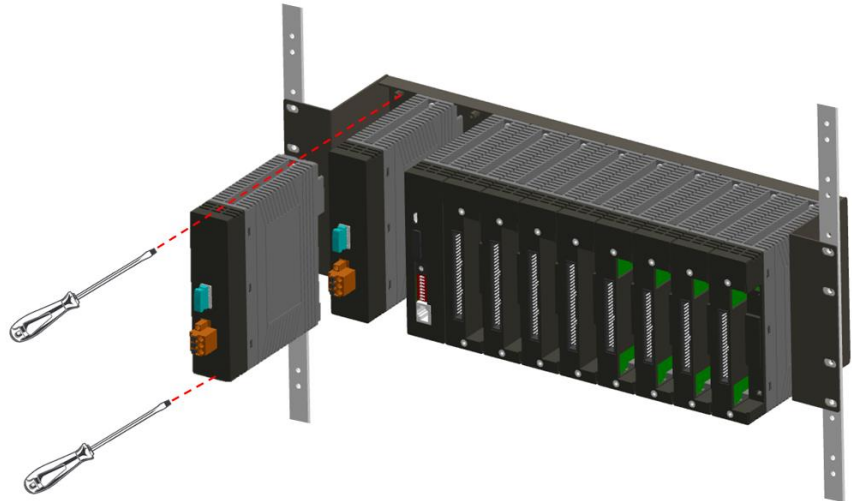

Technical Support

service@icpdas.com

www.icpdas.com

Resources

How to search for drivers, manuals and spec information on ICP DAS website.

- For Mobile Web
- For Desktop Web